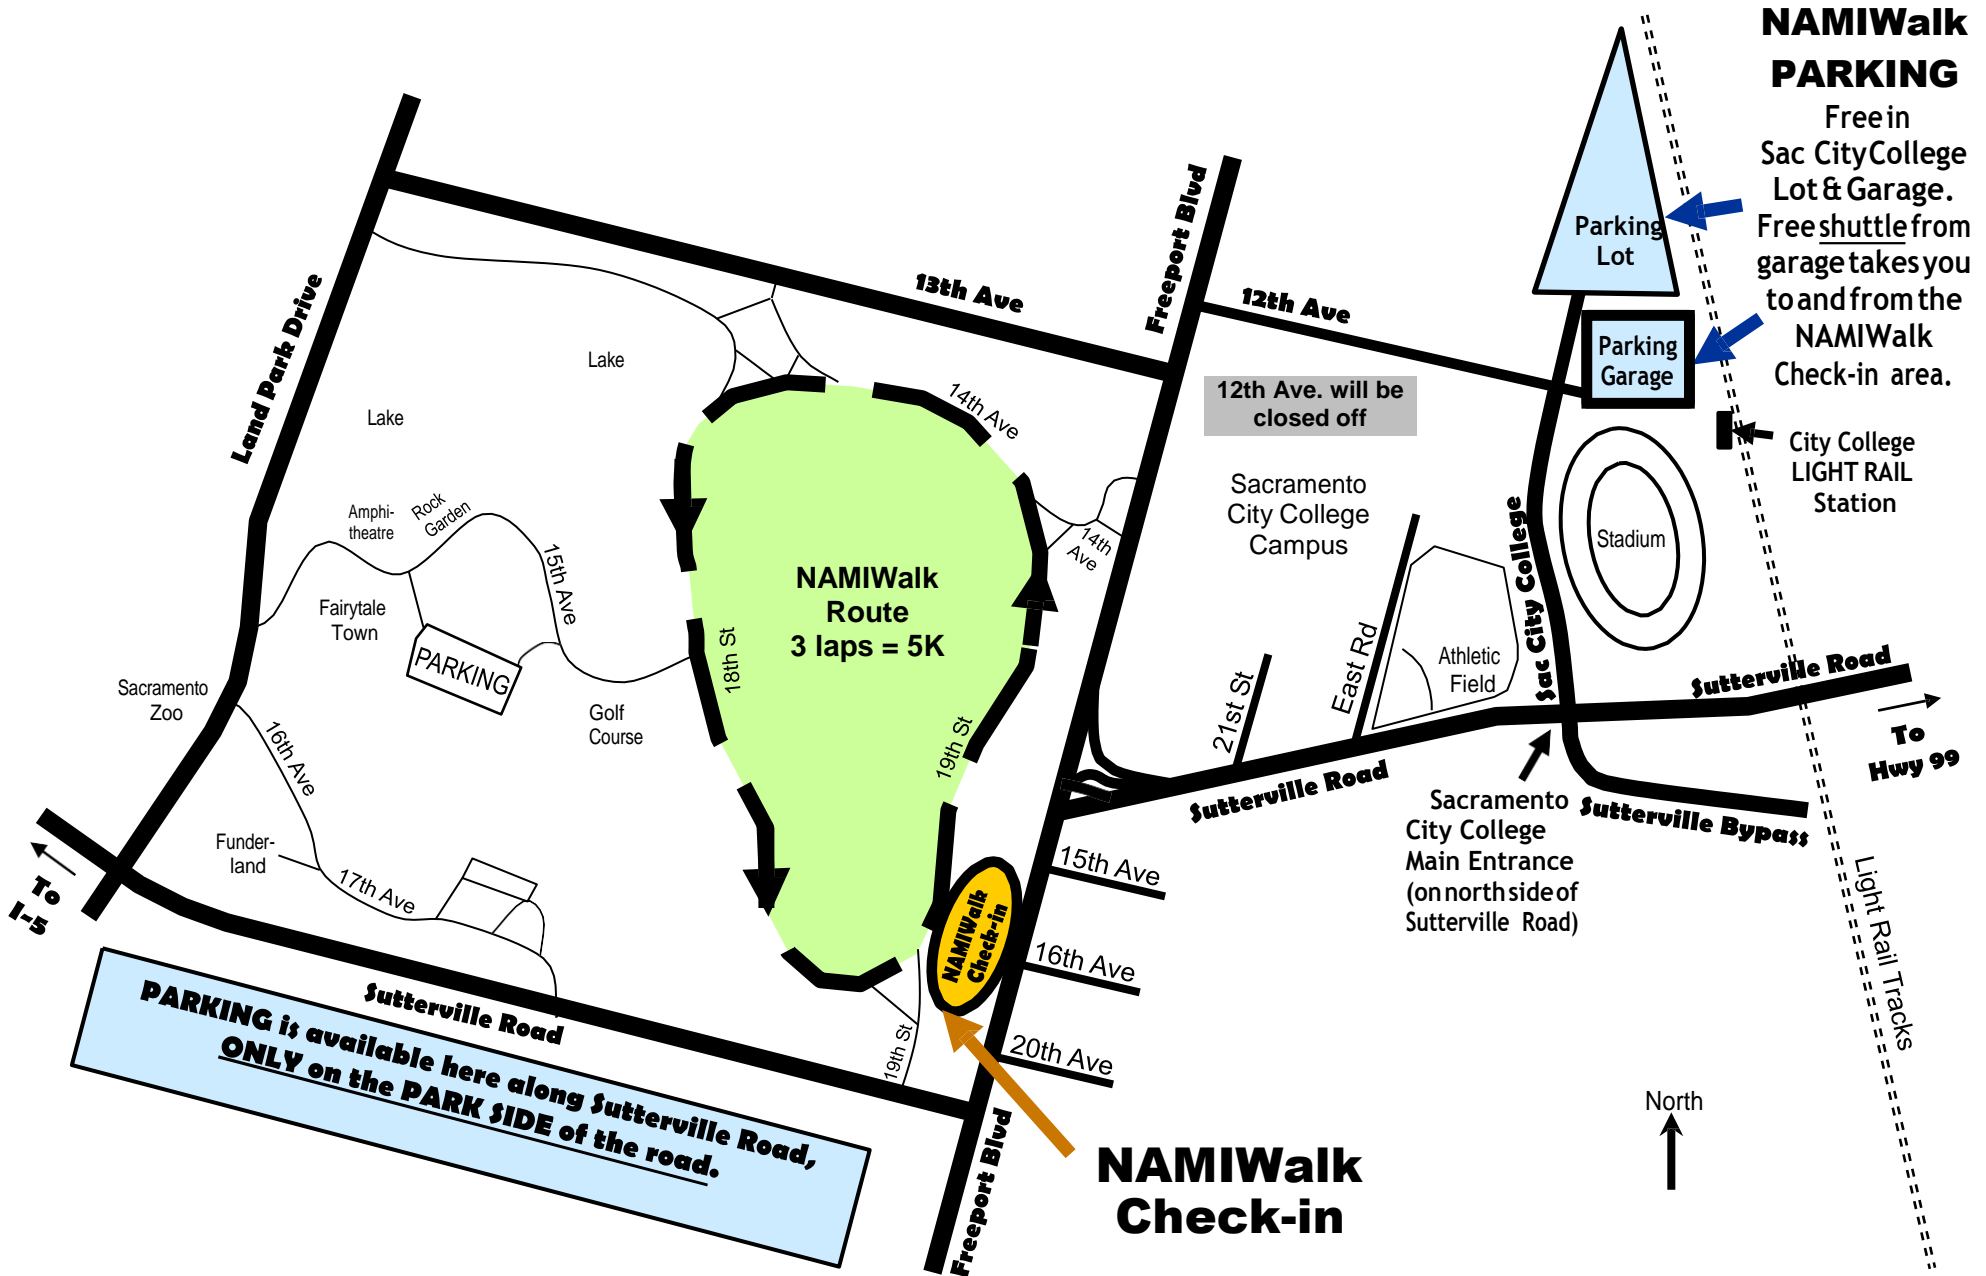

Northern California NAMIWalk — Saturday, May 6, 2017

8 AM: Check-in, Health and Wellness Expo Opens • 9 AM: Program and Warm-up • 10 AM: Walk Starts

NAMIWalk check-in is inside William Land Park near 1950 Sutterville Road, Sacramento, CA

Northern California NAMIWalk — Saturday, May 6, 2017

8 AM: Check-in, Health and Wellness Expo Opens

9 AM: Walk Starts

DIRECTIONS TO PARKING GARAGE AND LOT on Sacramento City College campus near 2351 Sutterville Road

From Hwy 99

Take 12th Avenue exit and go west (left from the South; right from the North).
12th Ave immediately becomes Sutterville Rd. Go about 3/4 mile and over the railroad overpass.
Opposite Sutterville Bypass turn right at Sacramento City College main entrance.
Go straight until you see the parking garage on right. Park in garage or lot beyond the garage.
Take shuttle bus from the garage or walk to the NAMIWalk Check-in area (see map).

From I-5

Take Sutterville Road exit and go east (right from the South; left from the North).
Continue for approximately 1 mile to Freeport Blvd. Turn left onto Freeport and go one block.
Turn right onto Sutterville Road.
Opposite Sutterville Bypass turn left at Sacramento City College main entrance.
Go straight until you see the parking garage on right. Park in garage or lot beyond the garage.
Take shuttle bus from the garage or walk to the NAMIWalk Check-in area (see map).